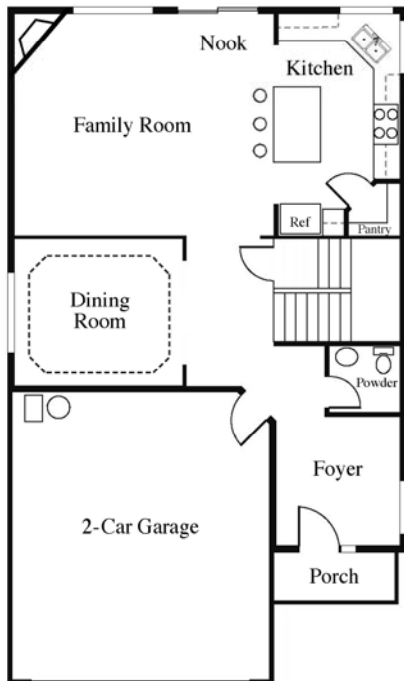

www.AppleGroveHomes.com

The Gala

4 Bedrooms, 2.5 Baths, 2 Car Garage
Approximately 2,226 Sq. Ft.

First Floor

Second Floor

Proudly Built By
Mietzner Homes, Inc.

www.MietznerGroup.com

Prices, features, illustrations and information are subject to change without notice.