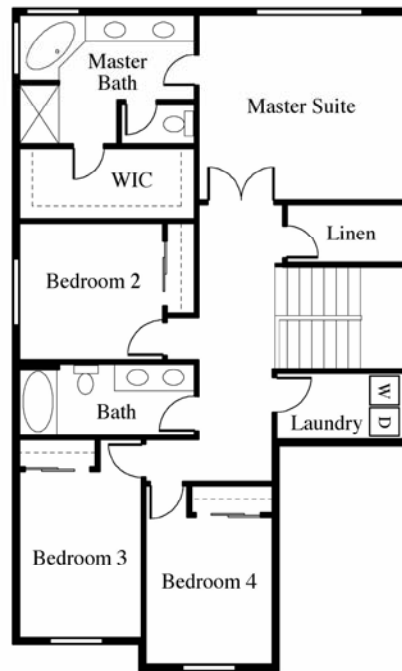

www.AppleGroveHomes.com

The Gala

4 Bedrooms, 2.5 Baths, 2 Car Garage
Approximately 2,226 Sq. Ft.

First Floor

Second Floor

Proudly Built By
Mietzner Homes, Inc.

www.MietznerGroup.com

Prices, features, illustrations and information are subject to change without notice.