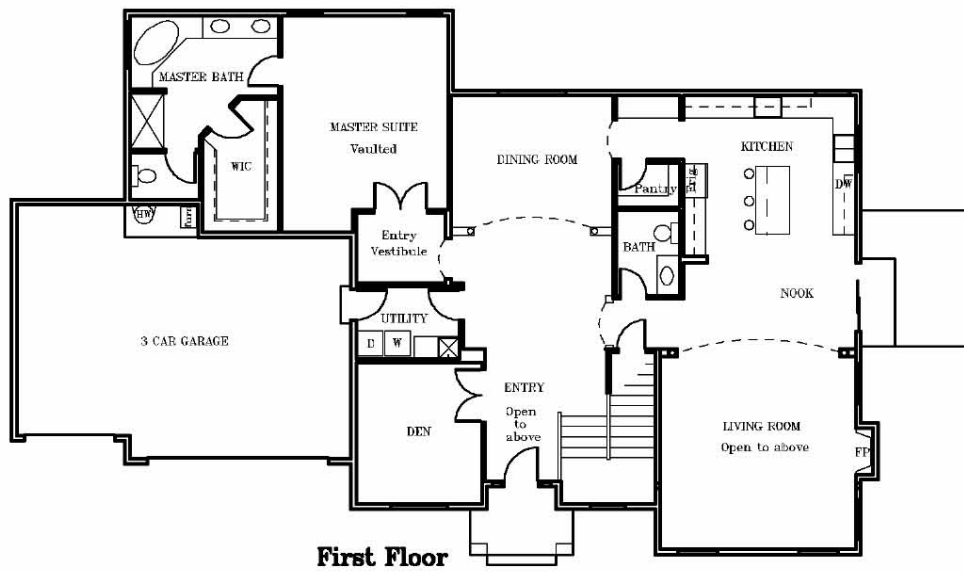

Brierwood

The Greenbrier

Master Down + Den + 2 Bedrooms + Bonus, 2.5 Baths, 3 Car Garage
Approximately 3416 SF

Proudly Built By
Mietzner Homes, Inc.

www.MietznerGroup.com

www.Fireside-Homes.com