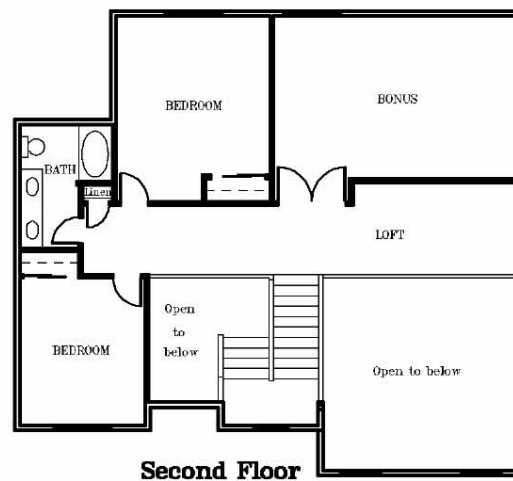

Brierwood

The Greenbrier

Master Down + Den + 2 Bedrooms + Bonus, 2.5 Baths, 3 Car Garage
Approximately 3416 SF

Proudly Built By
Mietzner Homes, Inc.

www.MietznerGroup.com

www.Fireside-Homes.com