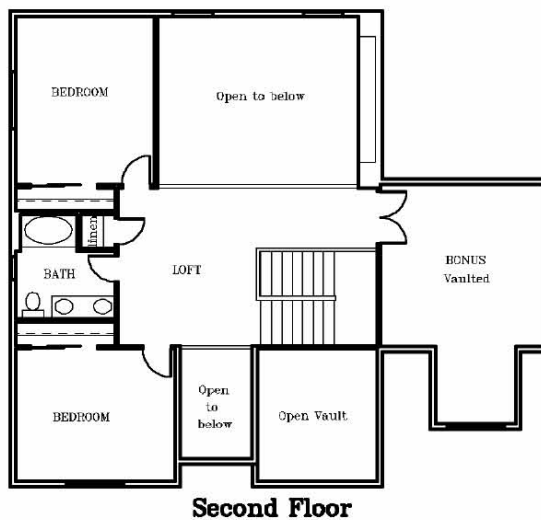

Brierwood

The Sweetbrier

Master Down, 3 Bedrooms + Bonus, 3 Baths, 3 Car Garage
Approximately 3410 SF

Proudly Built By
Mietzner Homes, Inc.

www.MietznerGroup.com

www.Fireside-Homes.com