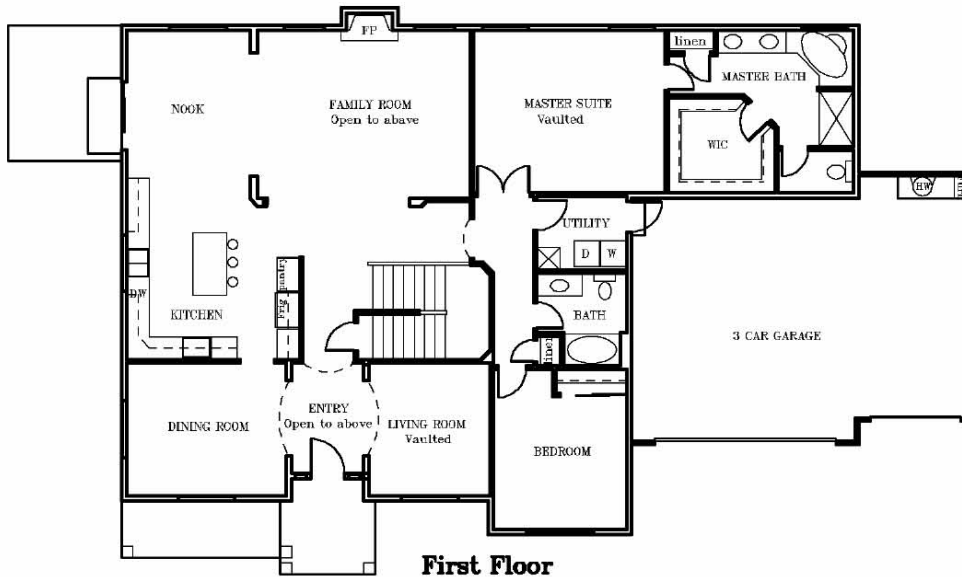

Brierwood

The Sweetbrier

Master Down, 3 Bedrooms + Bonus, 3 Baths, 3 Car Garage
Approximately 3410 SF

Proudly Built By
Mietzner Homes, Inc.

www.MietznerGroup.com

www.Fireside-Homes.com