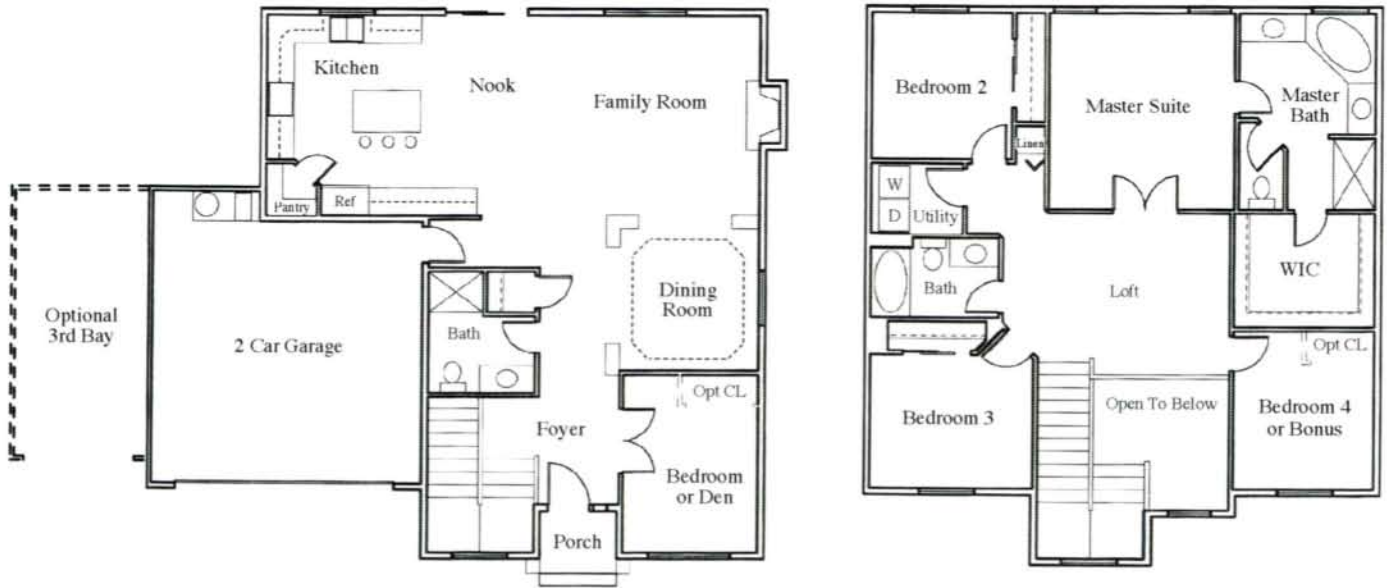

## Ashbourne

2,437 Sq Ft, 4 Bedrooms + Den, 2.75 Baths, Bonus Room + Loft  
\*3 Car Option

Proudly Built By  
*Mietzner Homes, Inc.*

**Mietzner**   
A Family of Home Building Companies  
**Group**

www.MietznerGroup.com