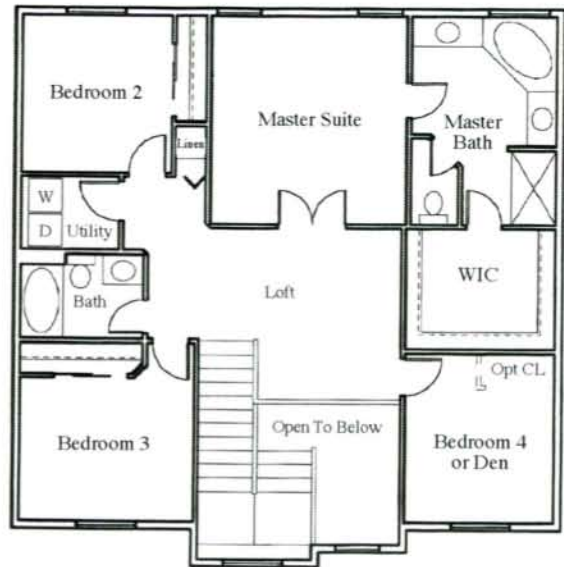

www.cloverparkhomes.com

Lisburn

2,479 Sq Ft, 4 Bedrooms + Den, 2.75 Baths, Bonus Room + Loft

Proudly Built By
Mietzner Homes, Inc.

Mietzner 
A Family of Home Building Companies

www.MietznerGroup.com

HomeMarketing, Inc.