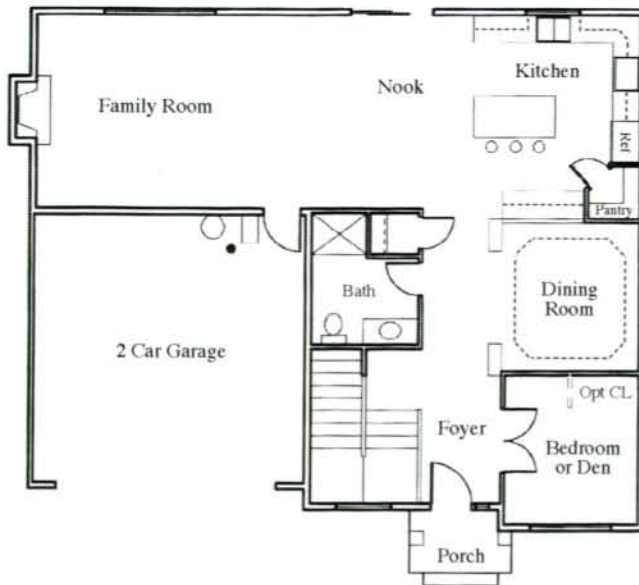

www.cloverparkhomes.com

Lisburn

2,479 Sq Ft, 4 Bedrooms + Den, 2.75 Baths, Bonus Room + Loft

Proudly Built By
Mietzner Homes, Inc.

Mietzner 
A Family of Home Building Companies

www.MietznerGroup.com

HomeMarketing, Inc.